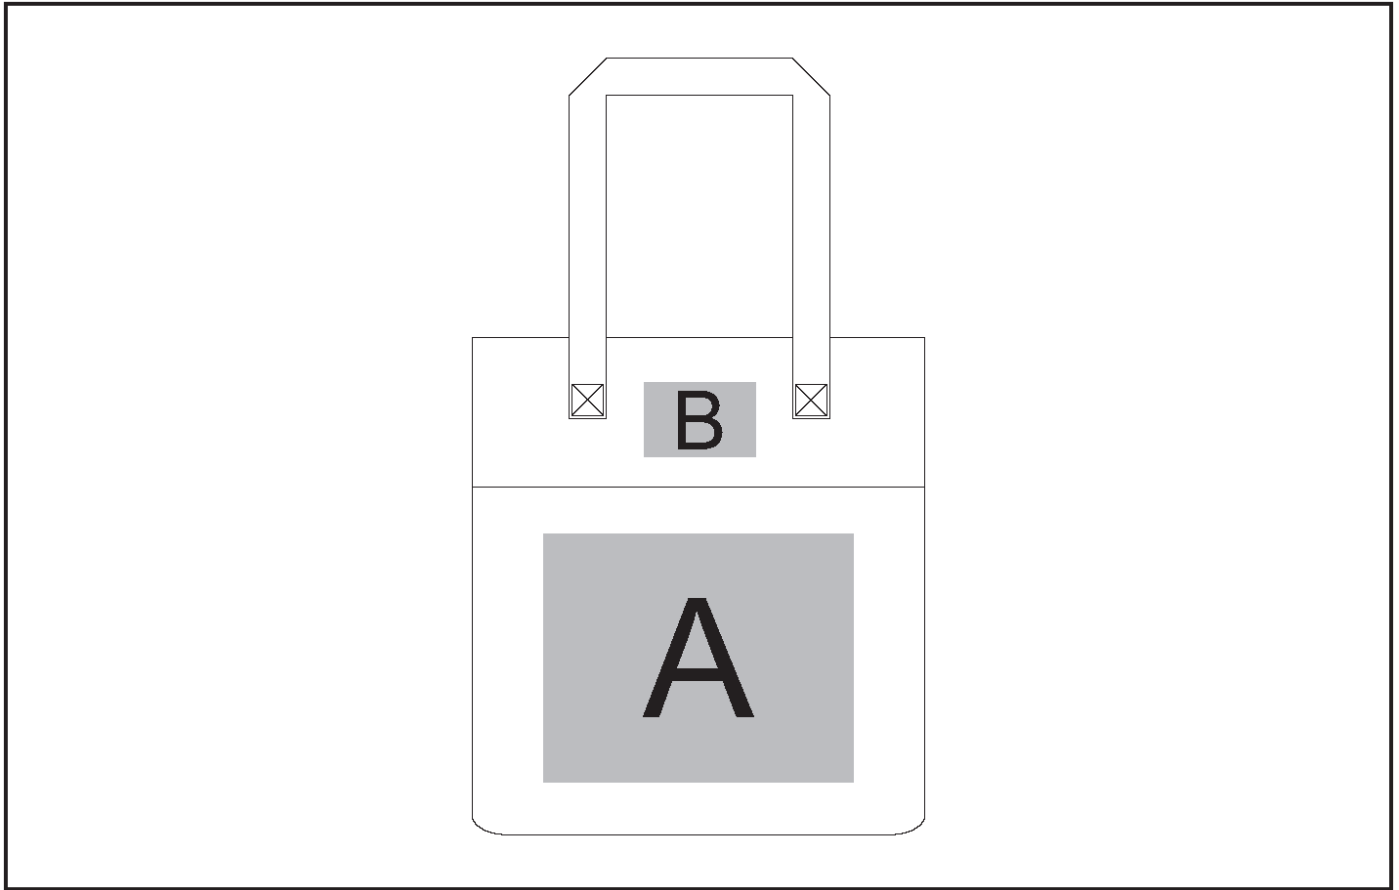

### Need to know:

- - Includes 1-Colour, 1-Position Screen Print (setup fee applies)
- No fine detail & text for DTC.
- Texture will affect the print.

### **Position A**

1. Screen Print (SA)  
1 Colour  
Size: 250mm wide x 150mm high
2. Digital Direct Transfer (DDT-D)  
Full Colour  
Size: 105mm wide x 75mm high
3. Digital Direct Transfer (DDT-A)  
Full Colour  
Size: 148mm wide x 105mm high
4. Digital Direct Transfer (DDT-B)  
Full Colour  
Size: 200mm wide x 148mm high
5. Digital Direct Transfer (DDT-C)  
Full Colour  
Size: 250mm wide x 200mm high

### **Position B**

1. Digital Direct Transfer (DDT-D)  
Full Colour  
Size: 75mm wide x 60mm high
2. Digital Direct Transfer (DDT-A)  
Full Colour  
Size: 90mm wide x 60mm high